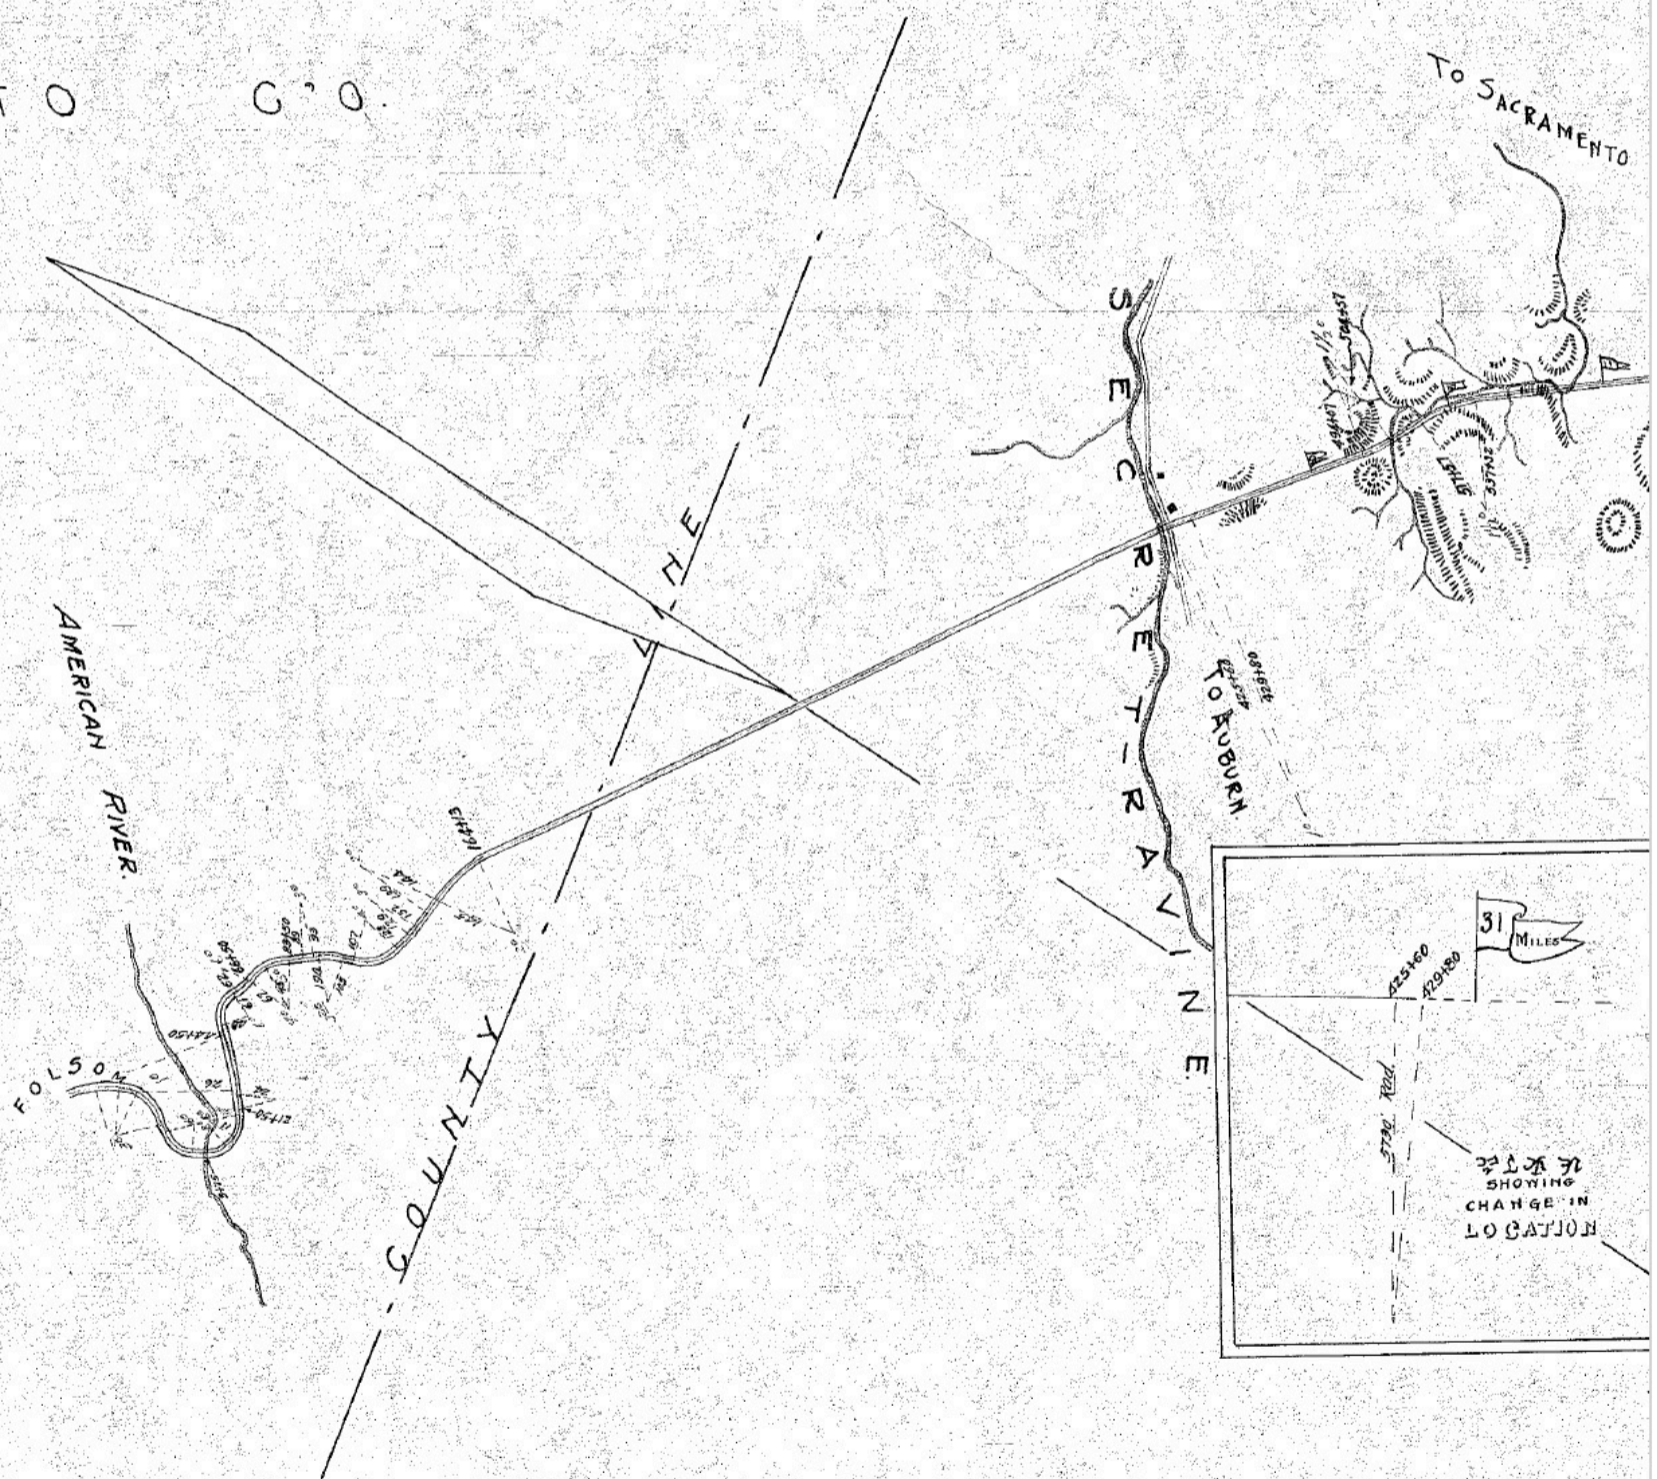

ACRAMENTO C.O.

AMERICAN RIVER

SACRAMENTO RIVER

YUBA COUNTY

LINE

TO SACRAMENTO

YUBA COUNTY

31 MILES

SHOWING CHANGE IN LOCATION