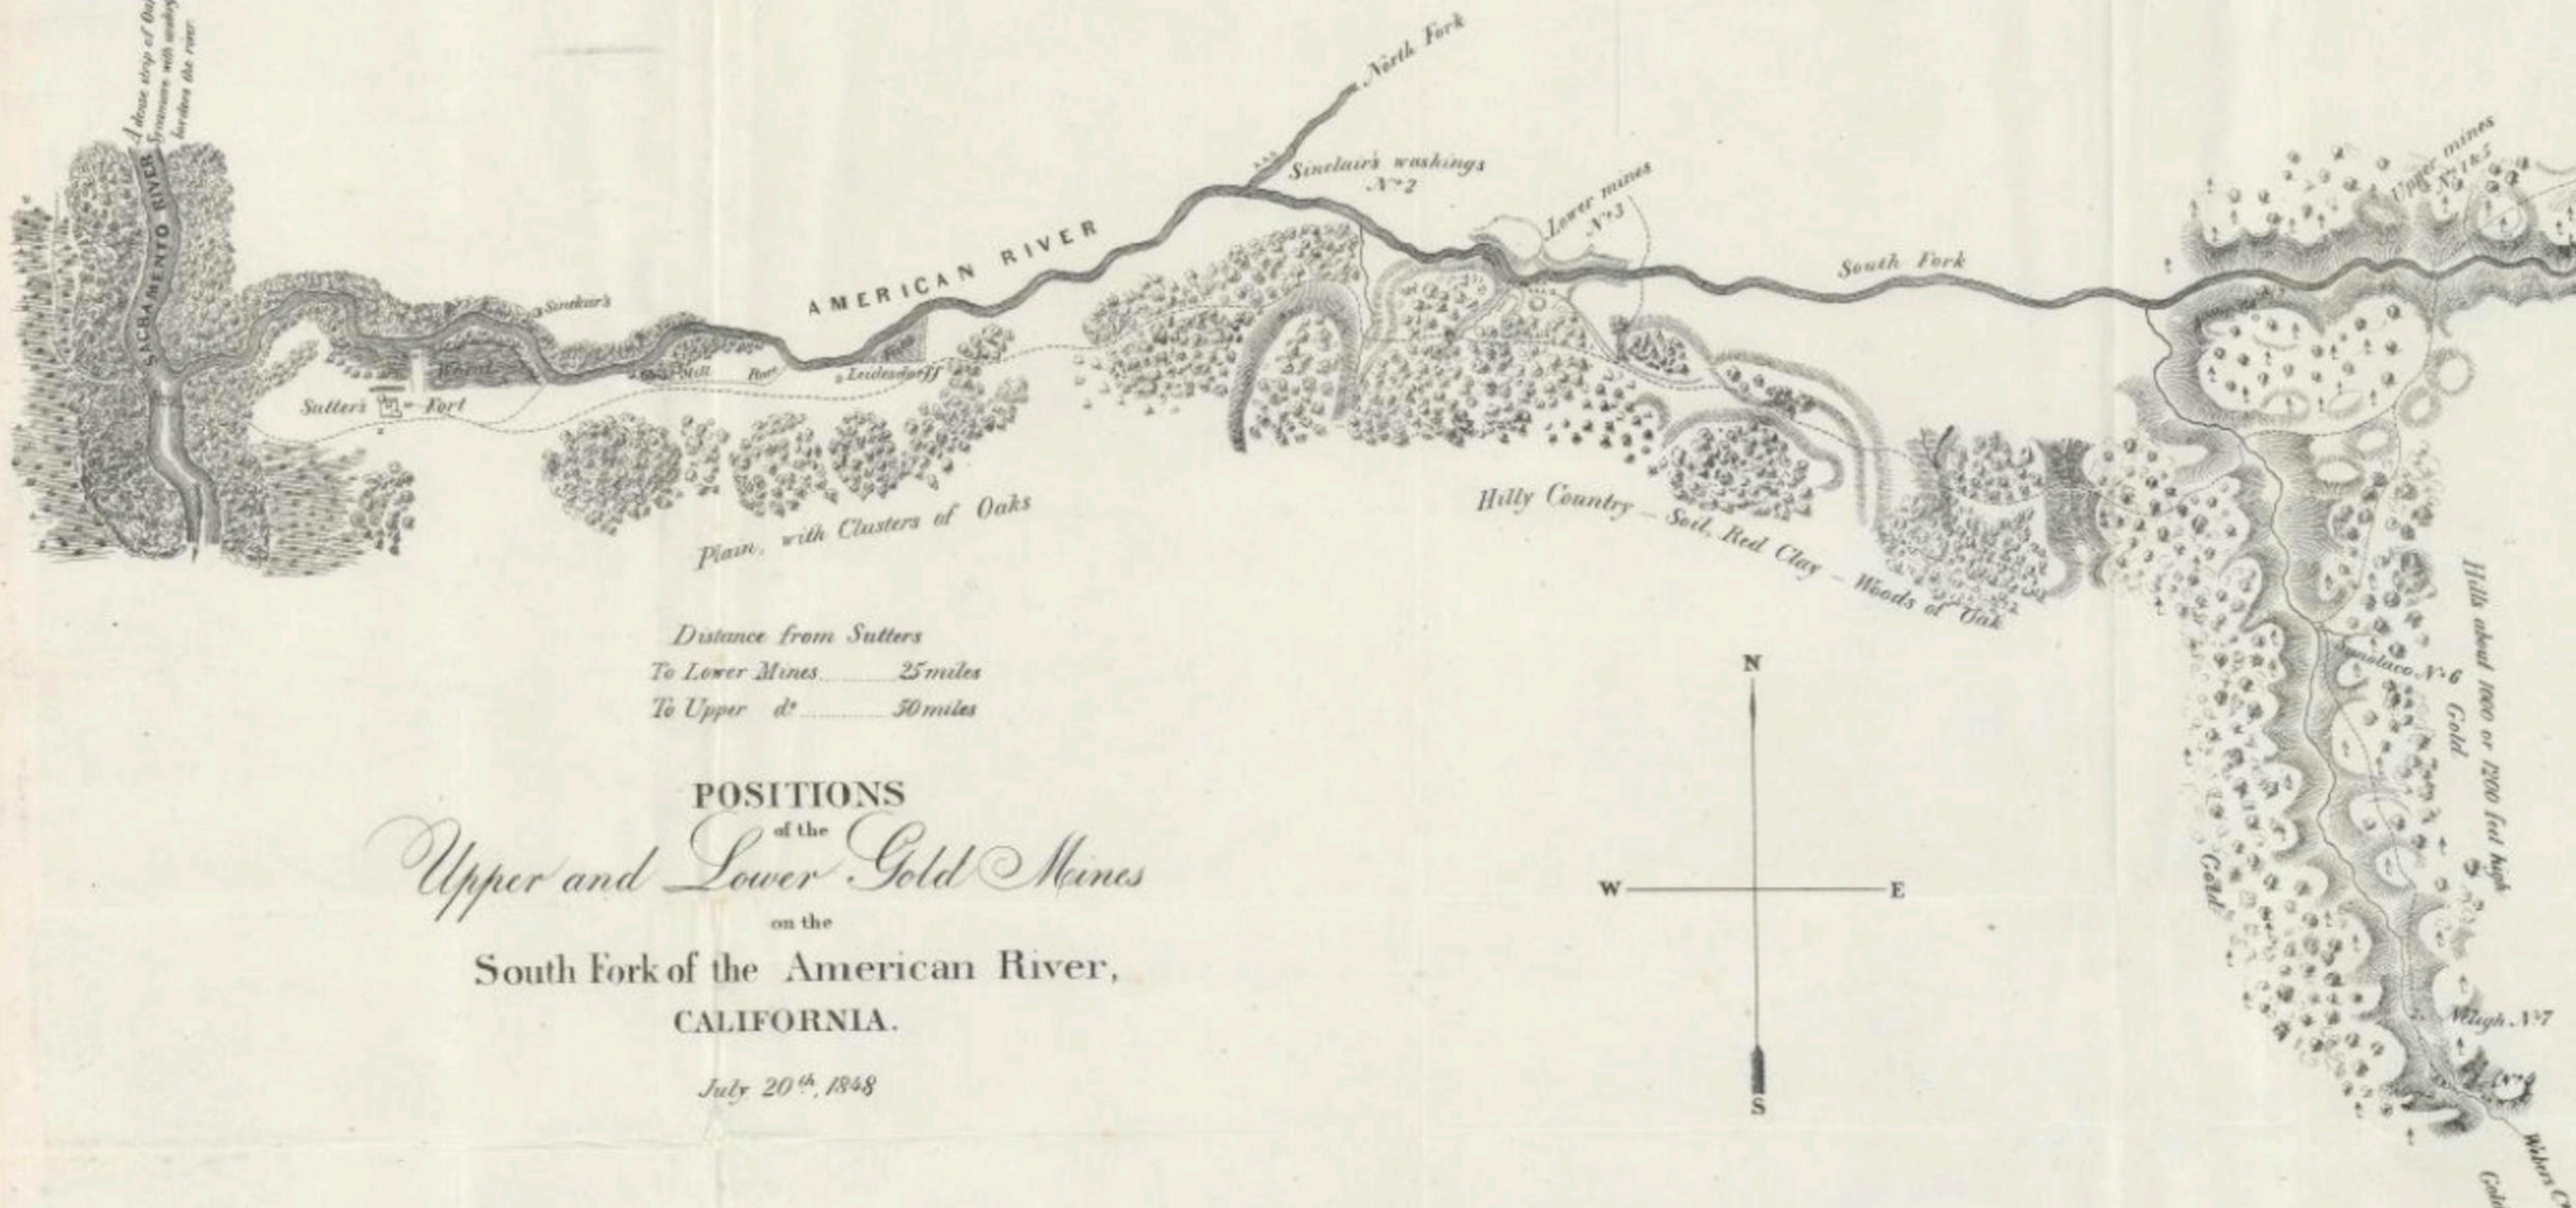

A house strip of Oak  
Streamers with water  
border the river

Distance from Sutters  
To Lower Mines..... 25 miles  
To Upper d..... 50 miles

**POSITIONS**  
of the  
*Upper and Lower Gold Mines*  
on the  
South Fork of the American River,  
CALIFORNIA.

July 20<sup>th</sup>, 1848

Hills about 1000 or 1200 feet high  
Gold  
Wolaco N° 6  
Wagh N° 7  
Wagh N° 8  
Wagh N° 9  
Gold